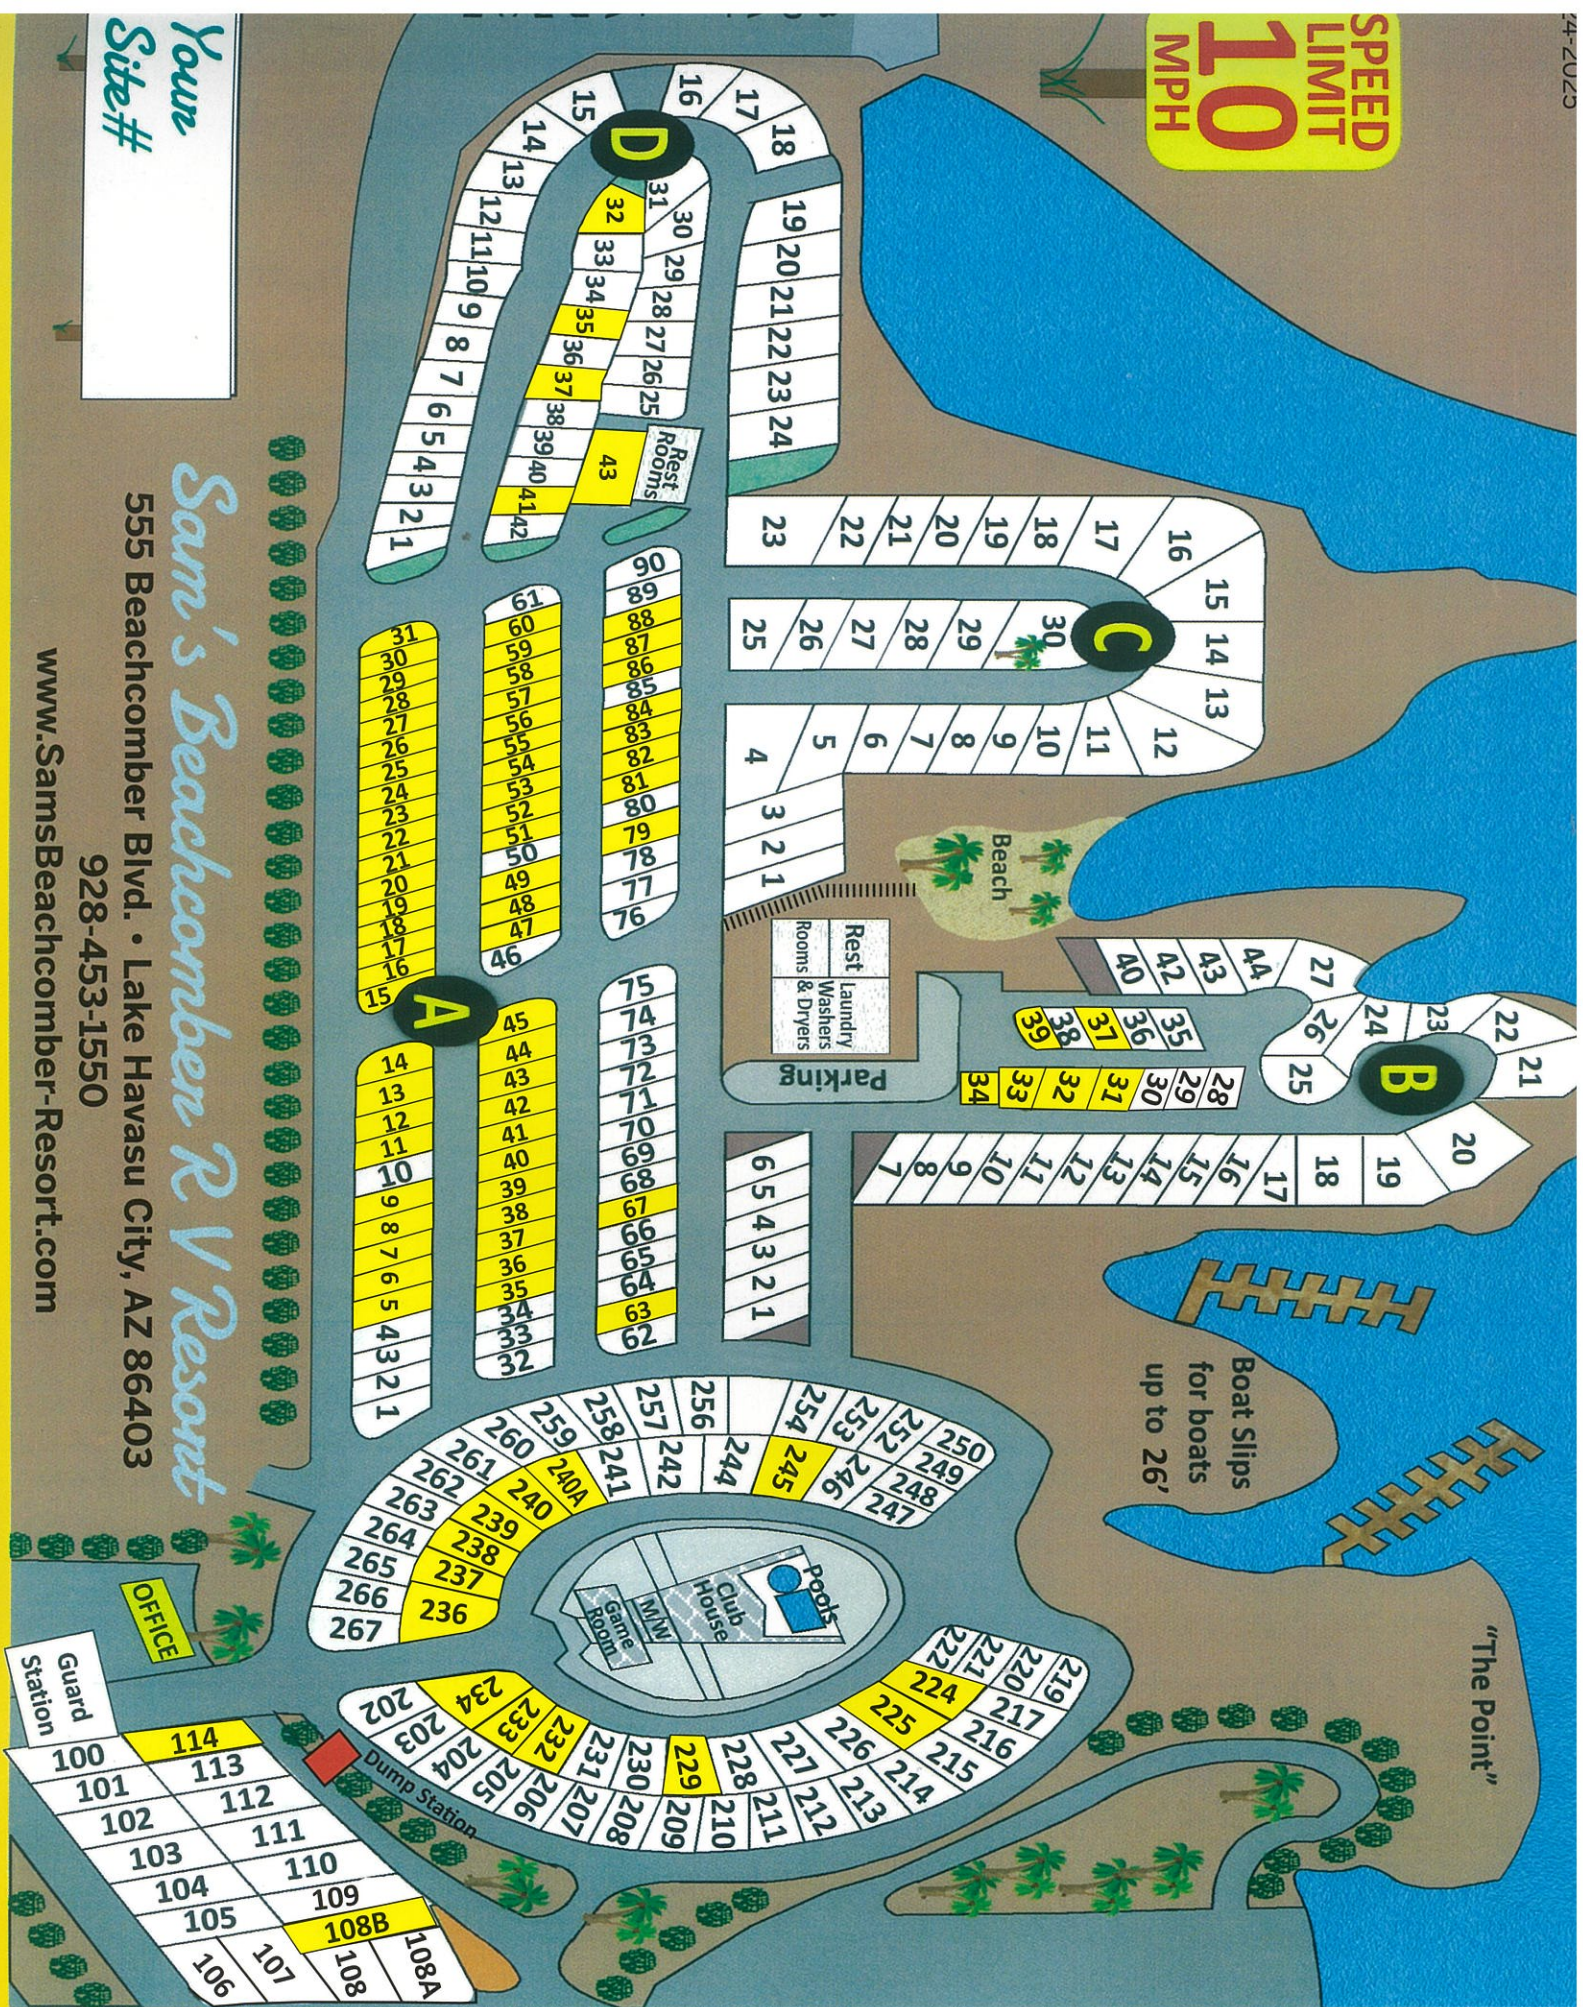

SPEED LIMIT 10 MPH

Your Site#

Sam's Beachcomber R V Resort

555 Beachcomber Blvd. • Lake Havasu City, AZ 86403
928-453-1550
www.SamsBeachcomber-Resort.com

96 97 98 99