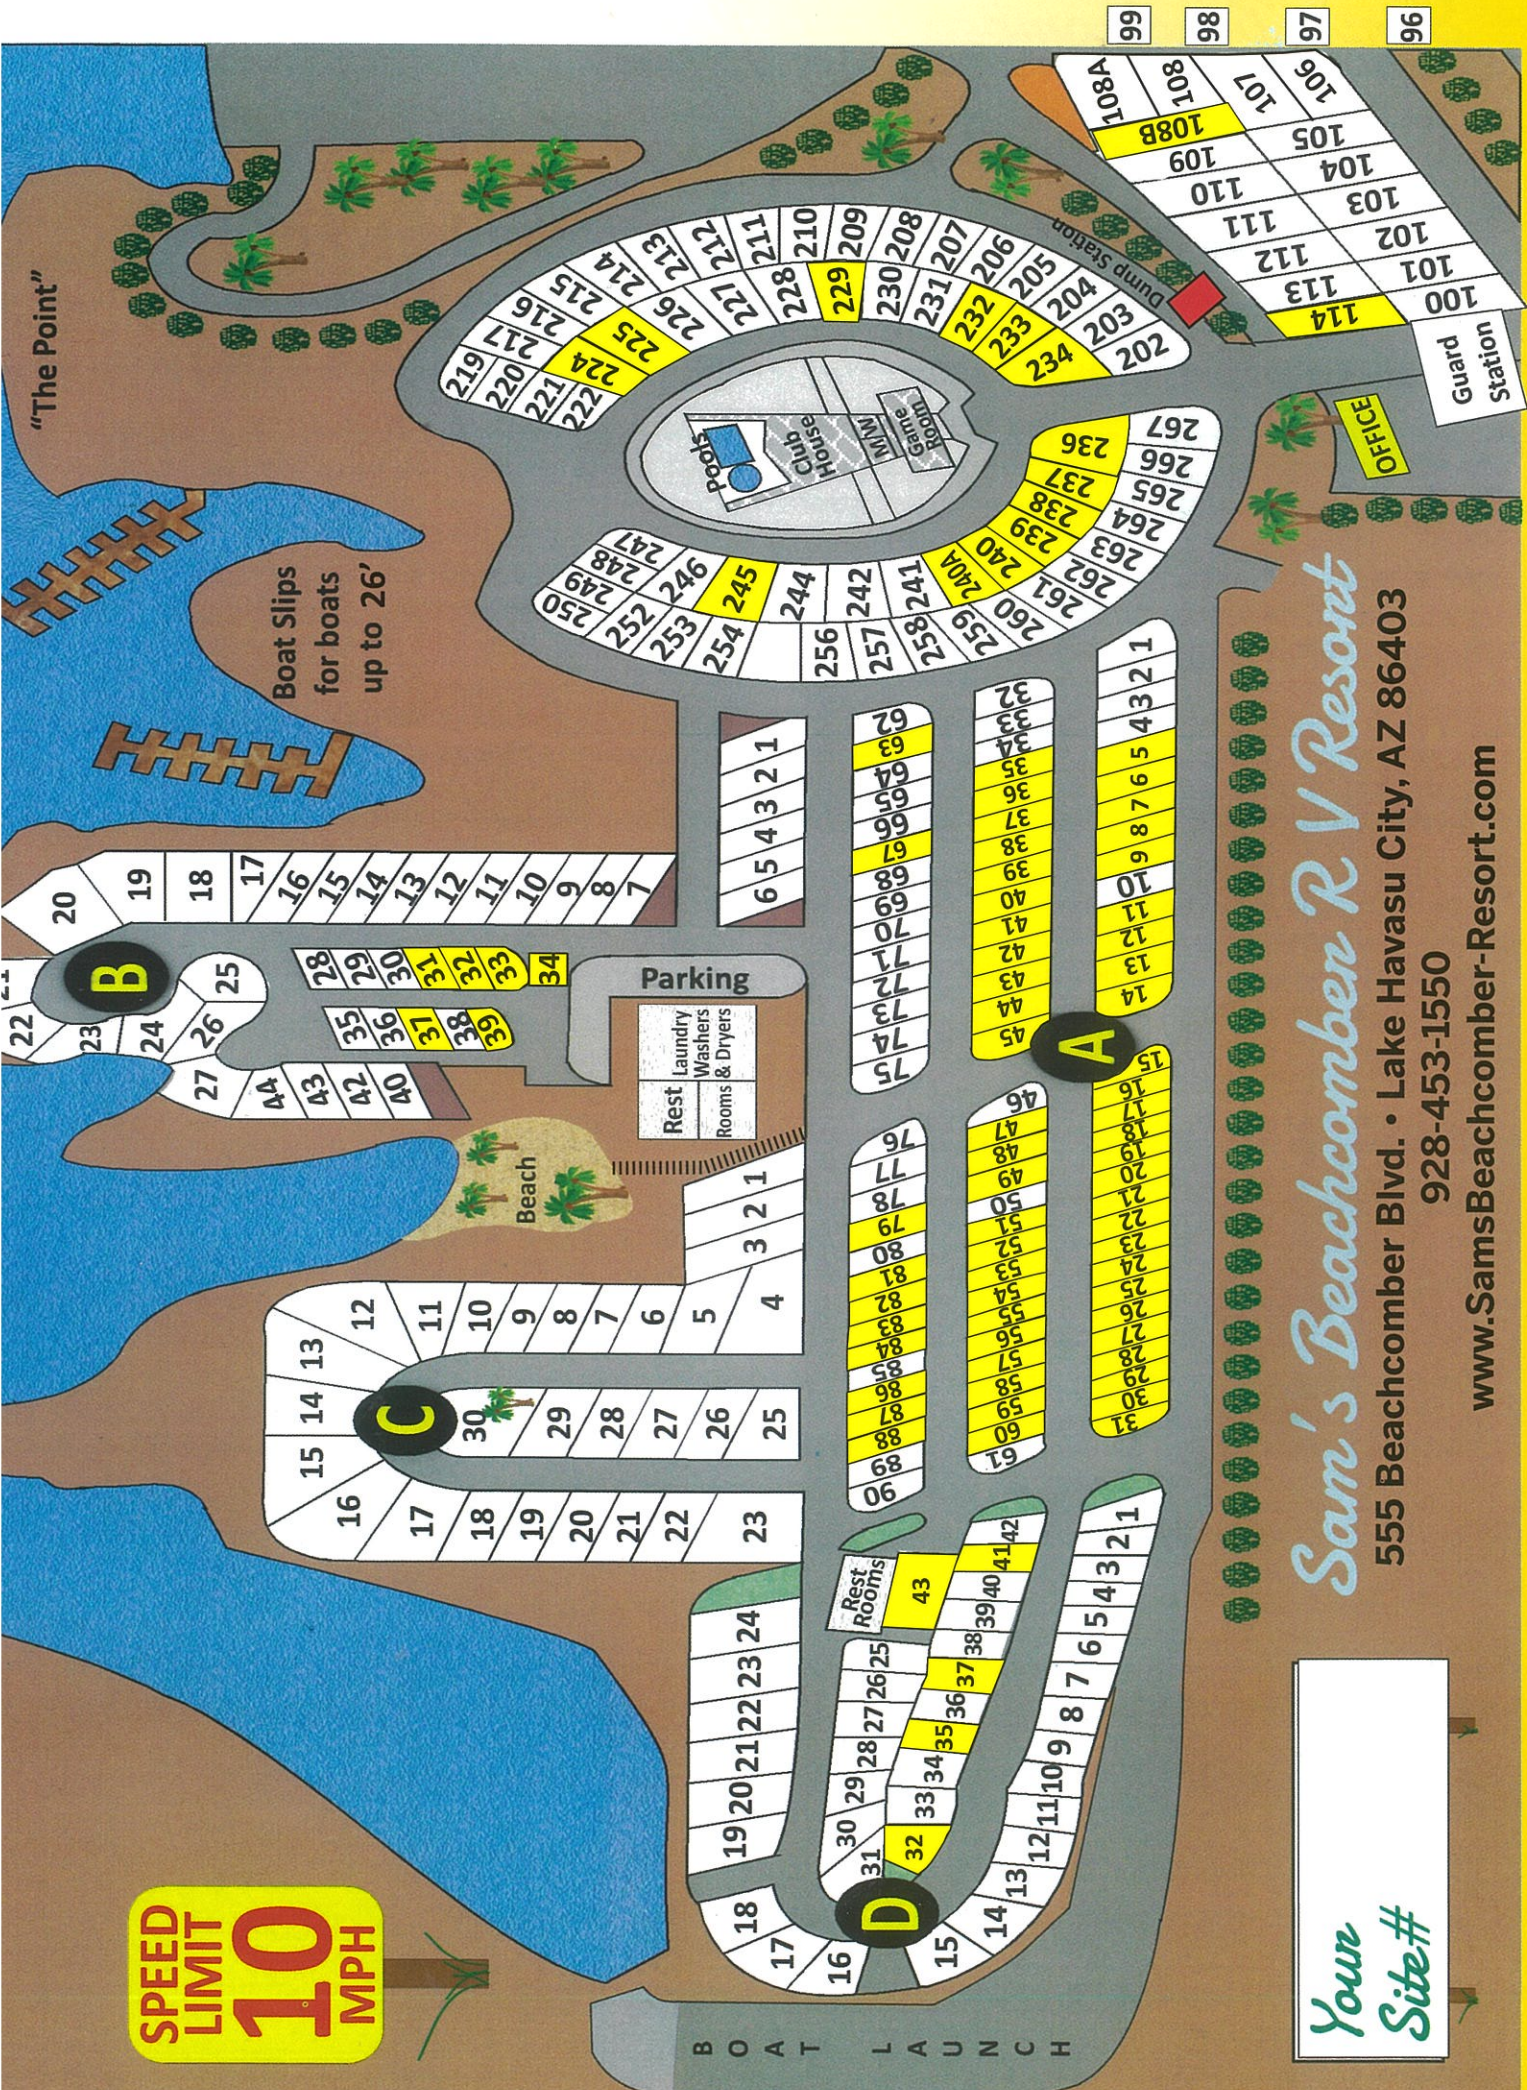

"The Point"

Boat Slips for boats up to 26'

**SPEED LIMIT 10 MPH**

# Sam's Beachcomber RV Resort

555 Beachcomber Blvd. • Lake Havasu City, AZ 86403

928-453-1550

[www.SamsBeachcomber-Resort.com](http://www.SamsBeachcomber-Resort.com)

Your Site#